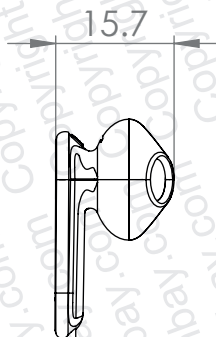

Total length \approx 626mm

Left

Right

9.5

58

PRODUCT

Grain Bluetooth

CODE

GNB

DIMENSIONS

mm

SCALE

1:1