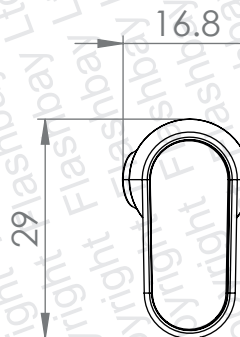

Total length \approx 626mm

Left

Right

9.5

58

PRODUCT

Grain Bluetooth

CODE

GNB

DIMENSIONS

mm

SCALE

1:1