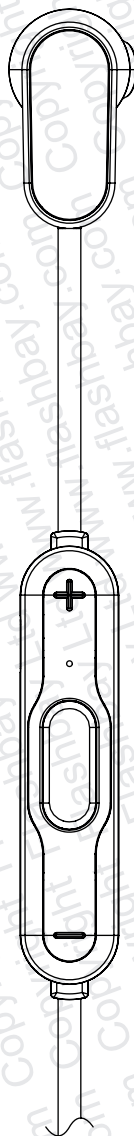

Total length \approx 626mm

Left

Right

9.5

58

PRODUCT

Grain Bluetooth

CODE

GNB

DIMENSIONS

mm

SCALE

1:1