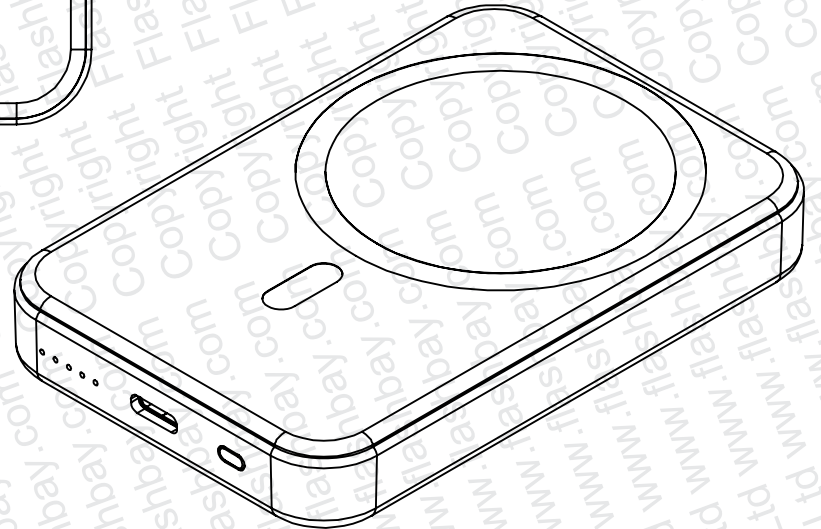

15

64

96

PRODUCT  
Force

CODE  
RX

DIMENSIONS  
mm

SCALE  
1:1