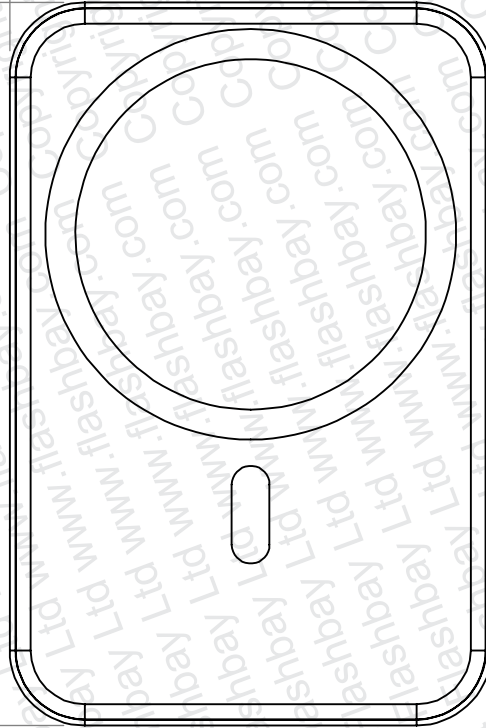

15

64

96

PRODUCT  
Force

CODE  
RX

DIMENSIONS  
mm

SCALE  
1:1