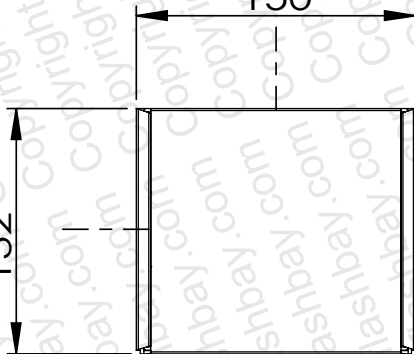

PRODUCT
Corporate

CODE
CPG

DIMENSIONS
mm

SCALE
1:4

132

150

95