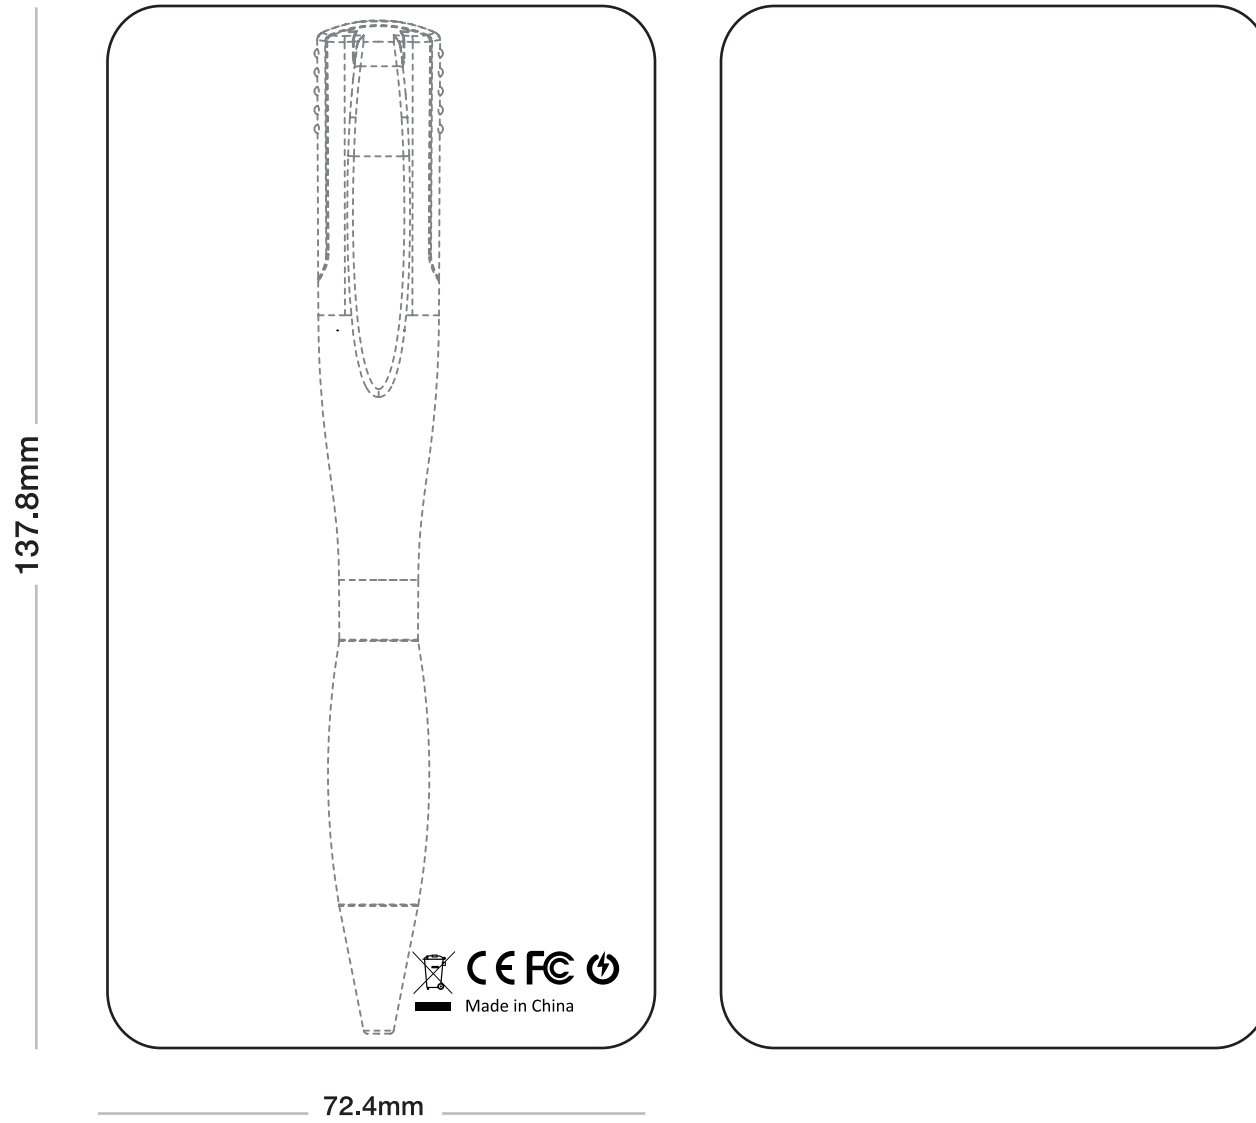

BLISTER PACK (BL) ARTWORK TEMPLATE

MODEL: INK (IK)

FRONT

BACK