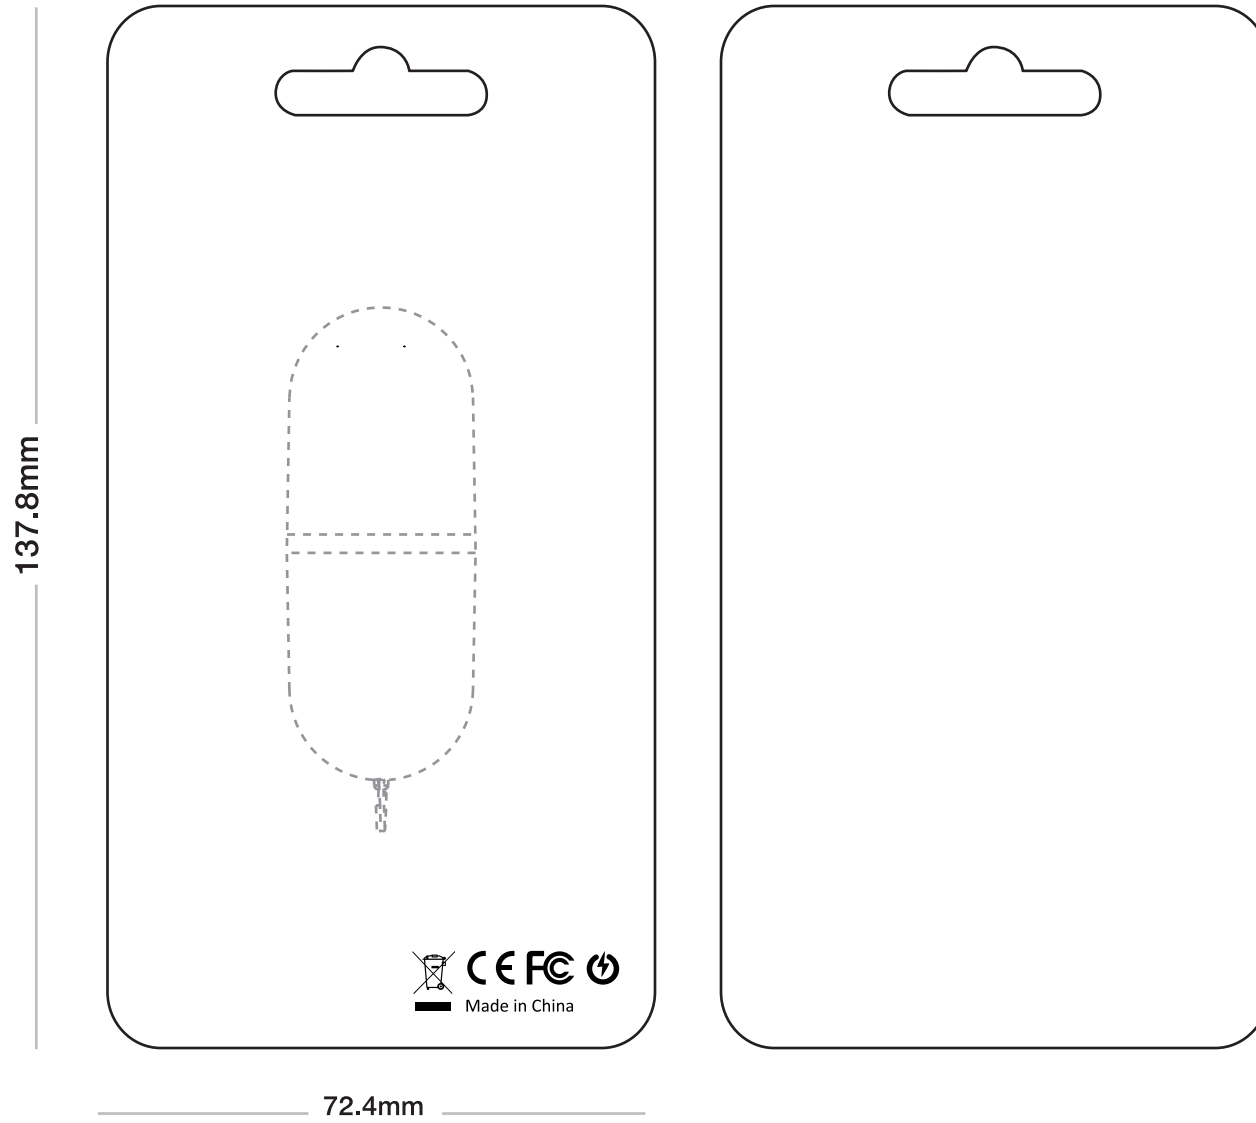

BLISTER PACK (BL) ARTWORK TEMPLATE

MODEL: POD (PO)

FRONT

BACK