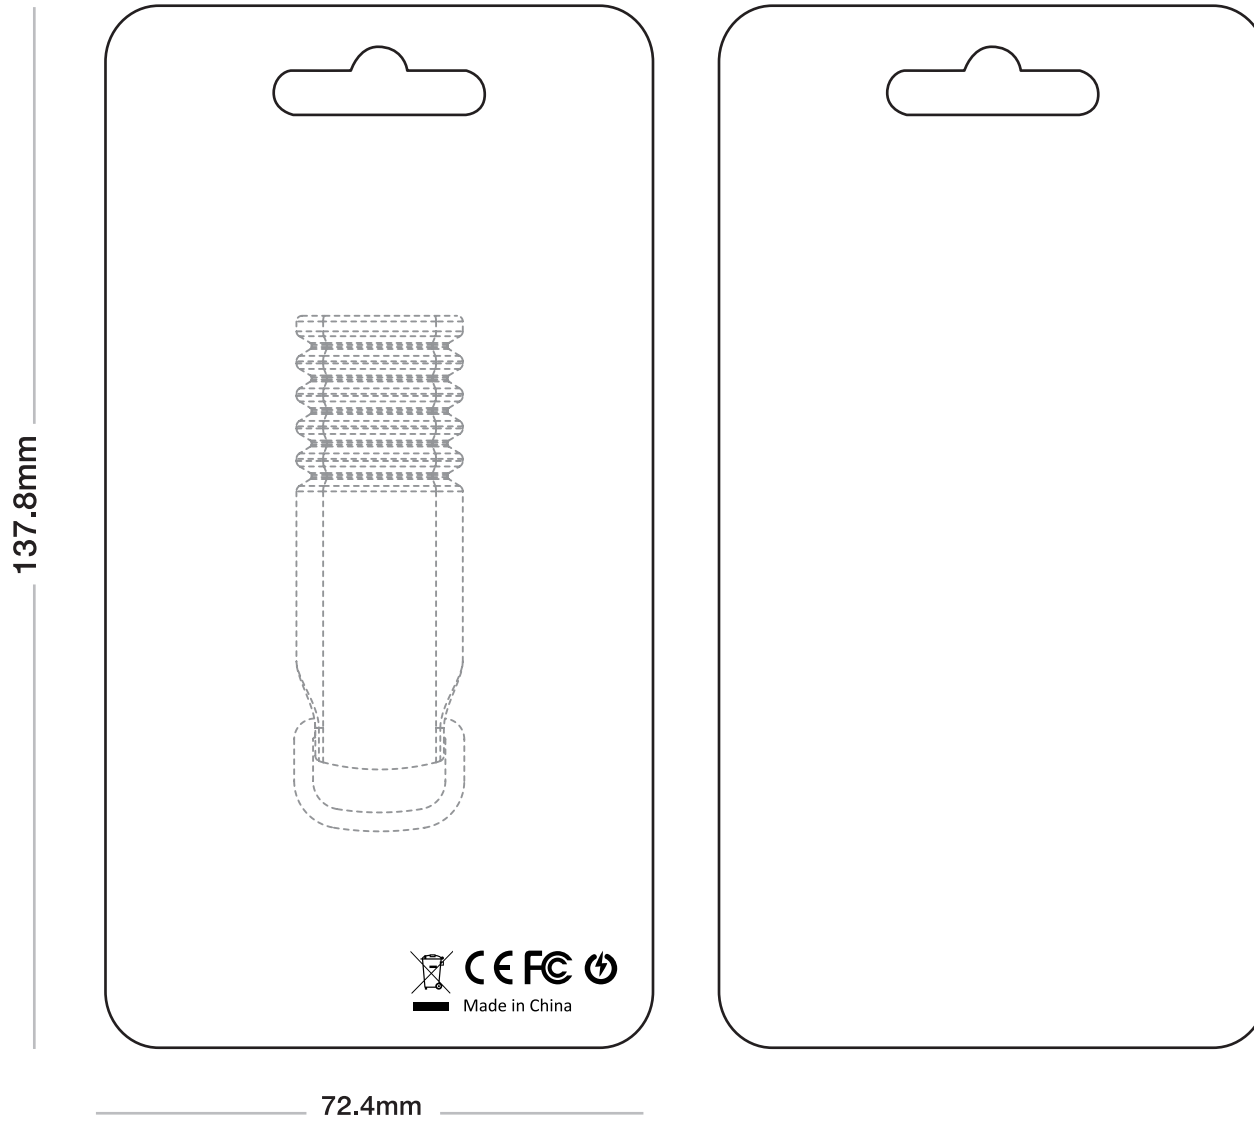

MODEL: ACTIVE (AT)

137.8mm

72.4mm

FRONT

BACK

BLISTER PACK (BL) ARTWORK TEMPLATE

MODEL: FLEX (FX)

FRONT