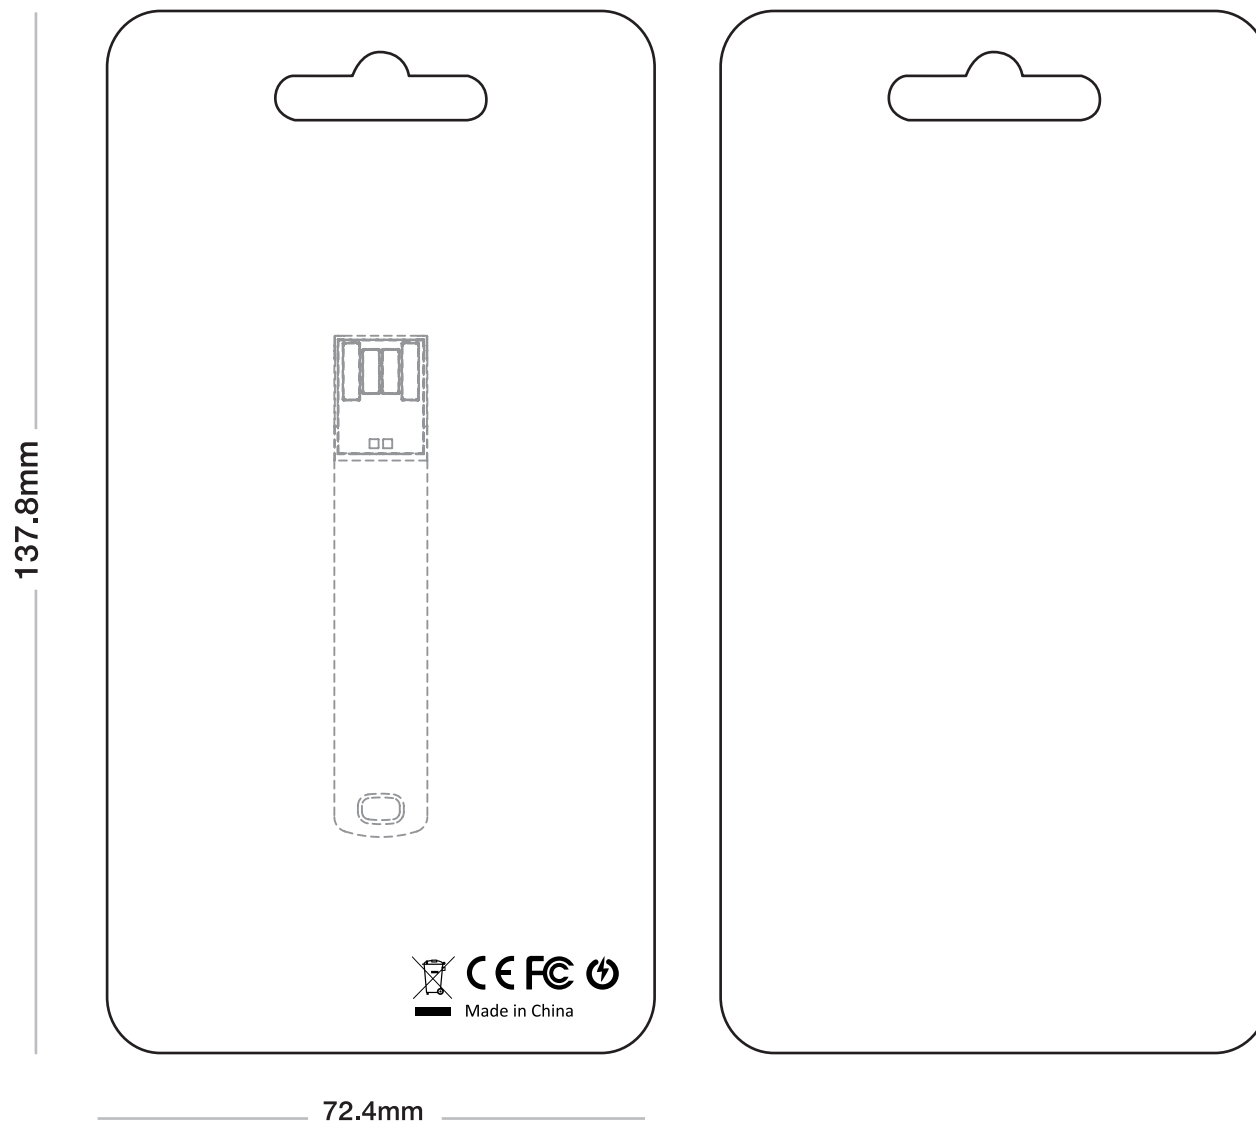

BLISTER PACK (BL) ARTWORK TEMPLATE

MODEL: WALLETSTICK (WS)

FRONT

BACK